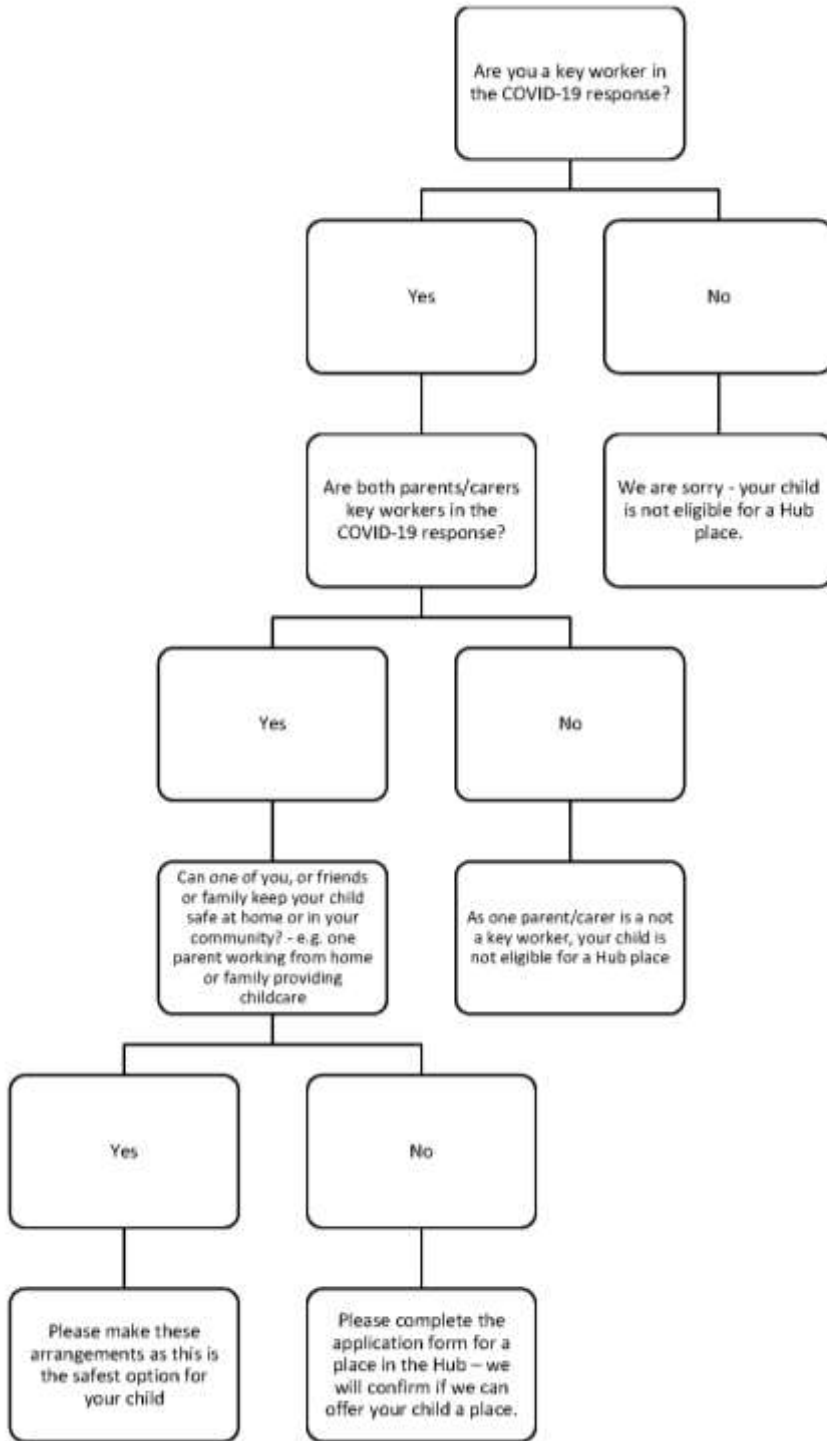

The Royal High Primary School  
 Updated information with regards to applying for Hub Provision, 18.06.2020

If you are considering applying for a place at the Hub Provision you need to use this flowchart to make sure you qualify:

We need to make it absolutely clear to you that the Hub Provision is only for Key workers. Here are the category definitions:

- **Category 1** – Health and Care workers **directly supporting COVID response**, and associated staff; Health and Care workers supporting life threatening emergency work, as well as critical primary and community care provision; Energy suppliers (small numbers identified as top priority already); staff providing childcare/learning for other category 1 staff.